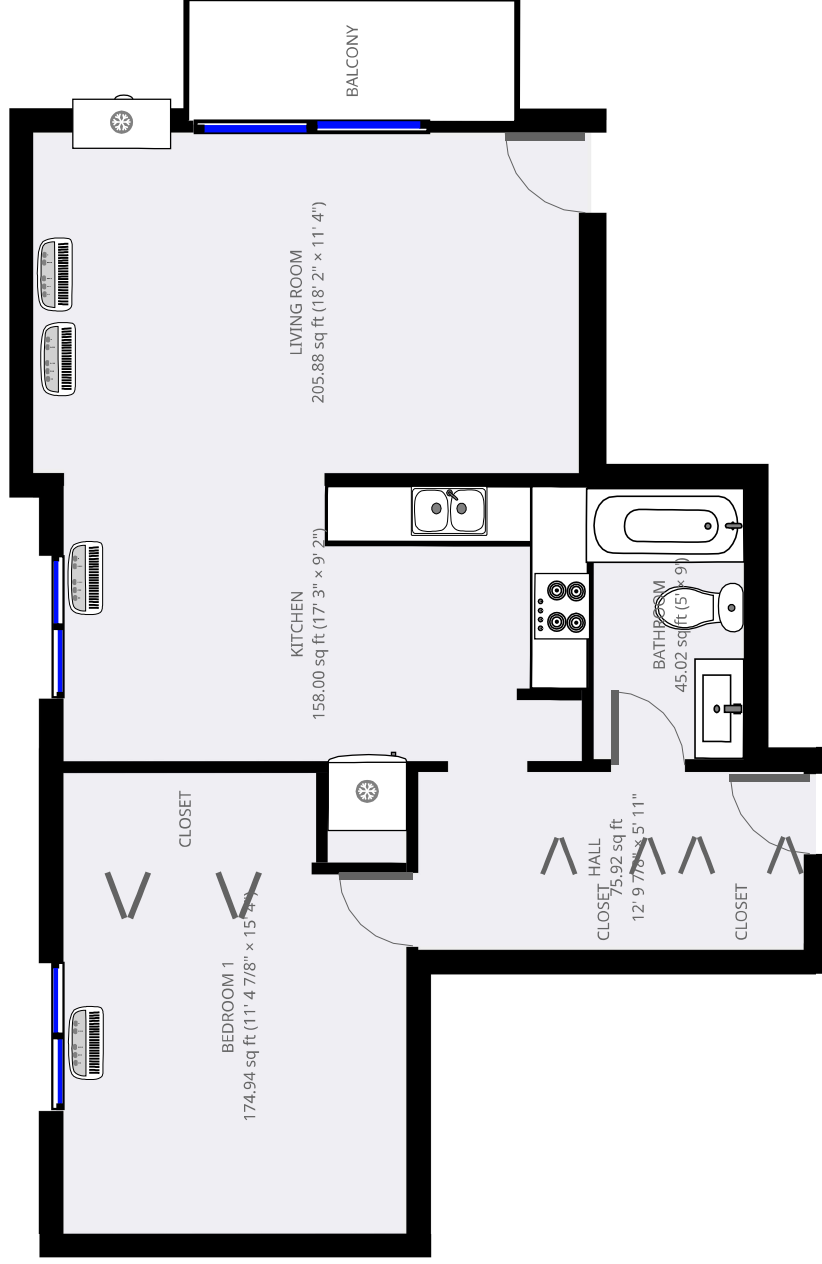

Ground Floor